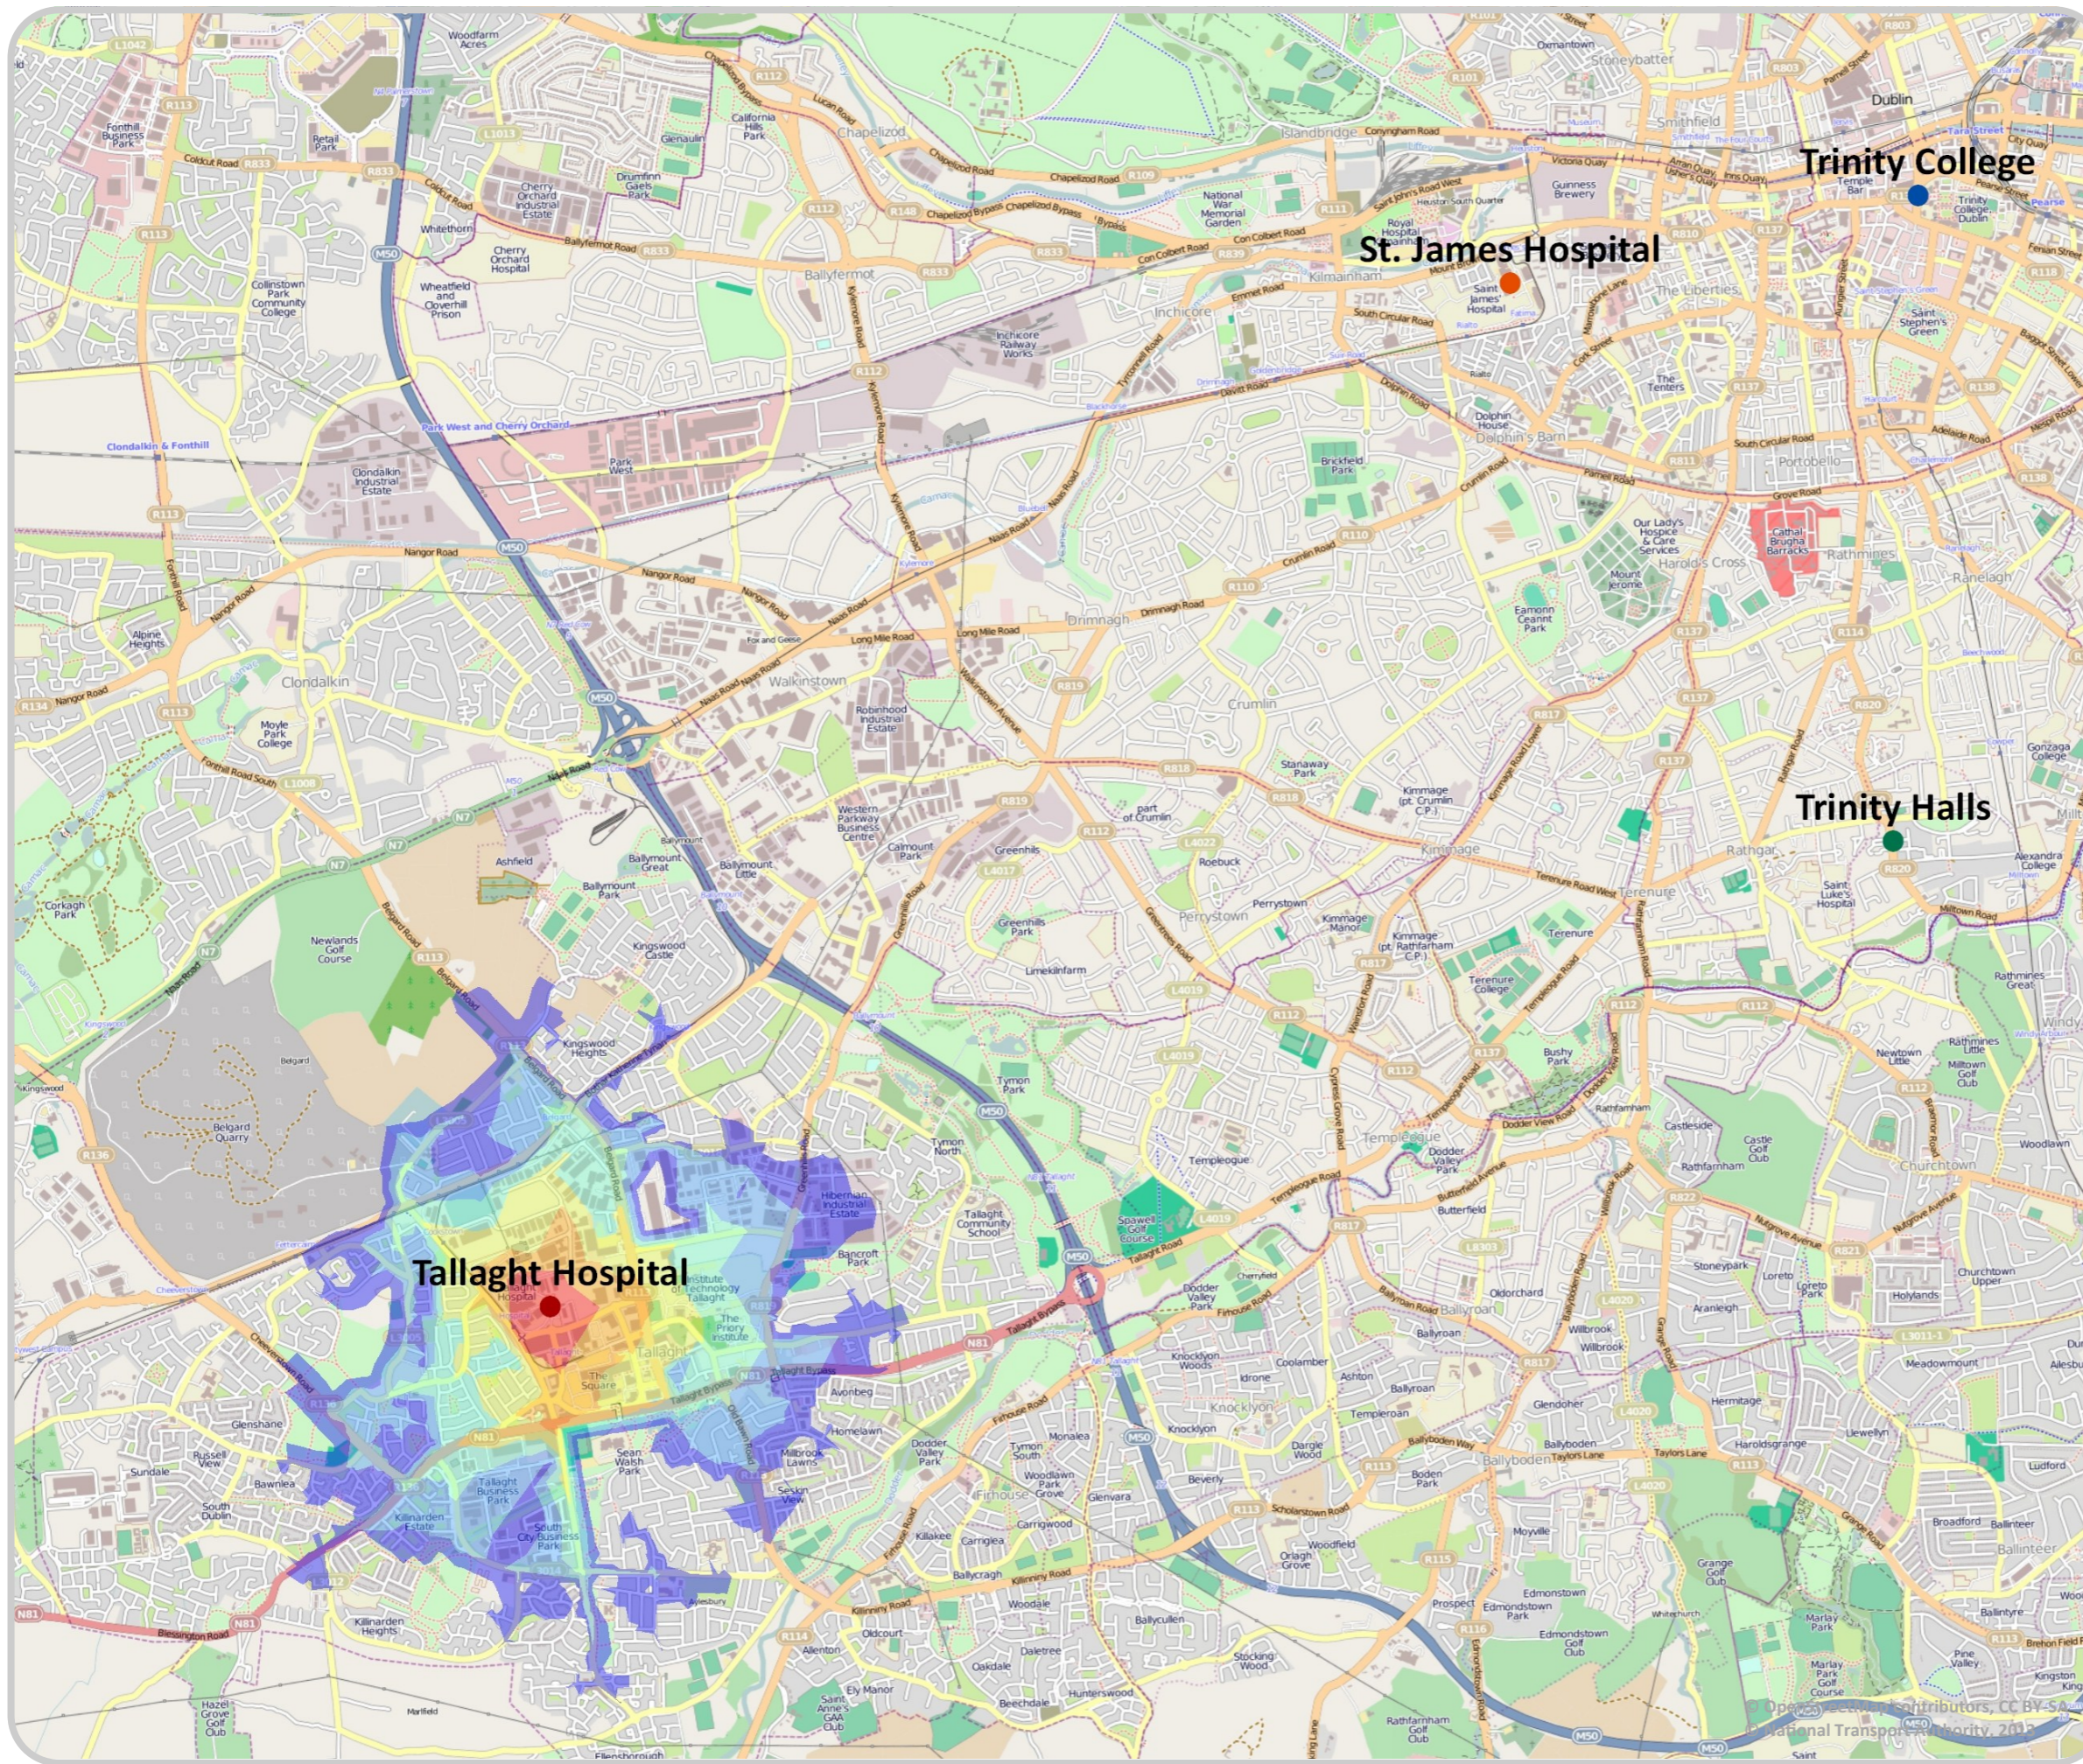

TALLAGHT HOSPITAL WALK TIMES

For more information:
www.smartertravelcampus.ie

Plan your Journey by Public Transport & Bike!

Door-to-door information for all journeys in Ireland, including journeys on foot and by all modes of public transport.

The Cycle Planner provides information on the best cycling routes in Dublin based on individual cycling ability. Apps for Android and iPhone now available.

APPROX. WALK TIME- Minutes

- Trinity College
- Trinity Halls
- Tallaght Hospital
- St. James Hospital

Údarás
Náisiúnta Iompair
 National Transport Authority
 smartertravel >>>
 >>> campus